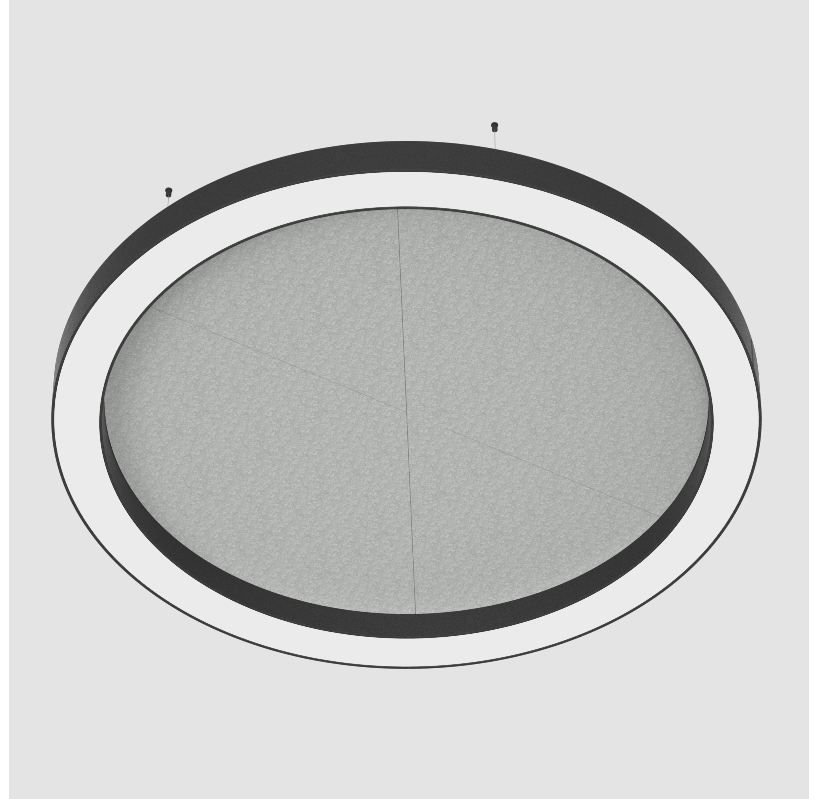

GENERAL

Series: Glorious Acoustic
Brand: Prolicht
Division: Architectural
Mounting Type: Suspension
Mounting Location: Ceiling
Subcategory: Acoustic

PHYSICAL

Shape: Round
Diameter (mm): 2100
Diameter (in): 82 11/16
Width (mm): 120
Width (in): 4 3/4
Light Distribution: Direct
Diffuser: [PMMA - Opal / Micro-Prism](#)
Fixture Finish: [SSR / BKV / CWI / CRY / HAB / UFT / ITA / RUA / FTG / MYG / LOD / PUS / FRO / FUP / KIA / POP / BLS / SPG / MEY / GOH / GUM / CHC / COM / ABZ / JAG / OBR / MOS / ROR](#)
Accent Finish: [ANC / ASH / BNA / BTC / BZE / CEL / EGG / EVG / FOG / FOS / FST / FUA / IRI / IRO / KHA / LIC / LIM / MER / MSN / MUS / ONX / PEA / PLU / POL / PPY / RAY / ROY / RST / STE / SWD / TAN / TAU](#)
Fixture Material: Aluminum
Cable Details: [2 000mm / 78 3/4" or 6 000mm / 236 1/4" Transparent Cable](#)

ELECTRICAL

Lamp Type: LED (Zhaga Standard)
Input Wattage (W): 102.8
Total Output Wattage (W): 94.6
Dimming: [Non-Dimmable](#)
Driver Included: Yes
Driver Location: Integrated
Driver Type: Constant Current - Universal
Driver Class: Class 2
Input Voltage (V): 120 - 277

LED

Color Temperature (°K): [2700 / 3000 / 3500 / 4000](#)
Max. Delivered Lumen (lm): 9554 / 9888 / 11611 / 10053
Nominal Lumen (lm): 13405 / 13874 / 16291 / 14105
CRI: >90 CRI
Lamp Life (hrs): 50000

OPTICAL

RATINGS AND CERTIFICATIONS

Certified By: CSA Certified to UL and CSA Standards
IP rating: IP20