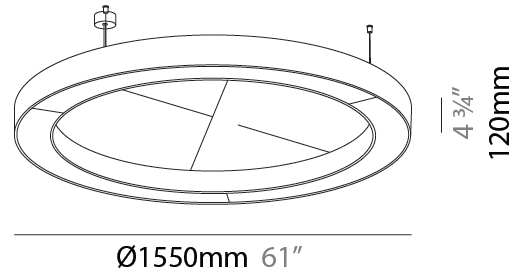

GENERAL

Series: Glorious Acoustic
Brand: Prolicht
Division: Architectural
Mounting Type: Suspension
Mounting Location: Ceiling
Subcategory: Acoustic

PHYSICAL

Shape: Round
Diameter (mm): 1550
Diameter (in): 61
Width (mm): 120
Width (in): 4 ¾
Light Distribution: Direct
Diffuser: [PMMA - Opal / Micro-Prism](#)
Fixture Finish: [SSR / BKV / CWI / CRY / HAB / UFT / ITA / RUA / FTG / MYG / LOD / PUS / FRO / FUP / KIA / POP / BLS / SPG / MEY / GOH / GUM / CHC / COM / ABZ / JAG / OBR / MOS / ROR](#)
Accent Finish: [ANC / ASH / BNA / BTC / BZE / CEL / EGG / EVG / FOG / FOS / FST / FUA / IRI / IRO / KHA / LIC / LIM / MER / MSN / MUS / ONX / PEA / PLU / POL / PPY / RAY / ROY / RST / STE / SWD / TAN / TAU](#)
Fixture Material: Aluminum
Cable Details: [2 000mm / 78 3/4" or 6 000mm / 236 1/4" Transparent Cable](#)

ELECTRICAL

Lamp Type: LED (Zhaga Standard)
Input Wattage (W): 73.4
Total Output Wattage (W): 66.3
Dimming: [Non-Dimmable](#)
Driver Included: Yes
Driver Location: Integrated
Driver Type: Constant Current - Universal
Driver Class: Class 2
Input Voltage (V): 120 - 277

LED

Color Temperature (°K): [2700 / 3000 / 3500 / 4000](#)
Max. Delivered Lumen (lm): 6224 / 6442 / 7564 / 6549
Nominal Lumen (lm): 9575 / 9910 / 11636 / 10075
CRI: >90 CRI
Lamp Life (hrs): 50000

OPTICAL

RATINGS AND CERTIFICATIONS

Certified By: CSA Certified to UL and CSA Standards
IP rating: IP20